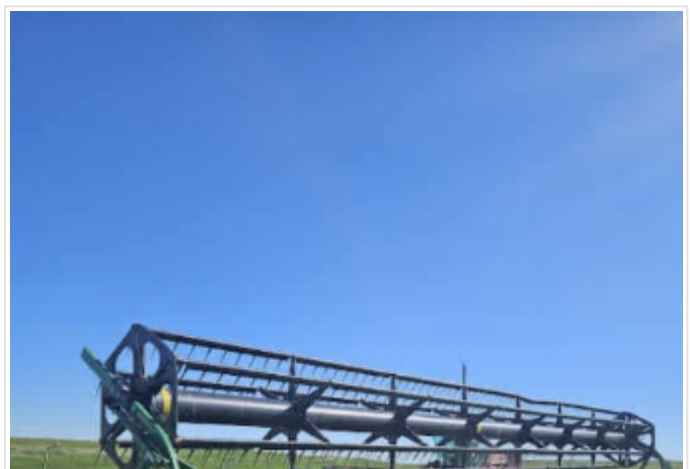

#EBA JD 936 Draper Header

Description	JD 936 Draper Header on Transport, c/w Pea Auger, SER: H00936D725849