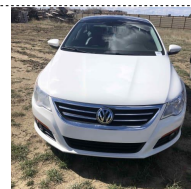

1. **4565a** 2012 Volkswagen cc car
   2012 Volkswagen cc car 175046 km showing, power, windows and locks, power seats, AM/FM,
   cd player, power, sunroof, automatic transmission, tire size 235/55R 17 Alberta registered
   VinWVWMN9AN2CE505629
   Quantity: 1