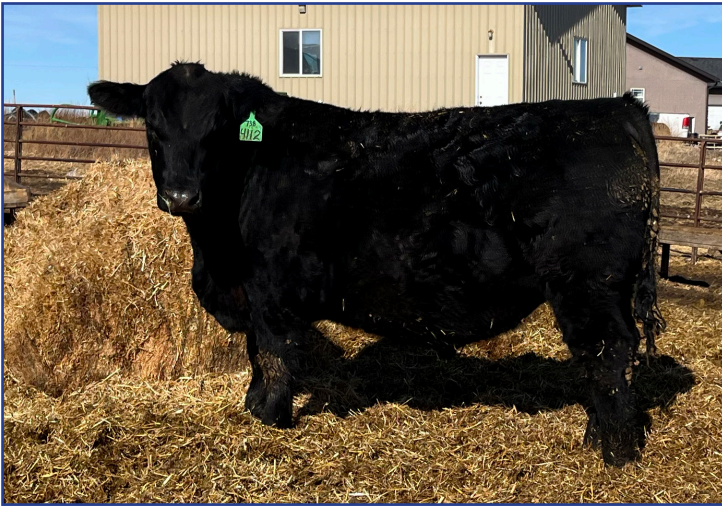

KMK ALLIANCE 6595 187

WESTERN ELIXE 12N

Bull with excellent pattern and shape. Long bodied. Stamps his calves consistently. Showy and a stand out bull. His dam has been a solid cow and produced a bull in last year that went to Rock Smith.