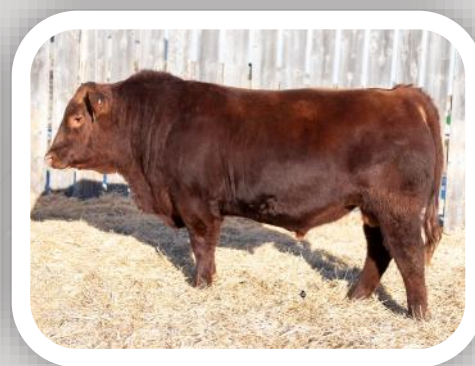

RED LFA FALCON 62K
Linda Lunseth

TERMS

The terms of this sale are cash or cheque payable in Canadian funds. Settlement is to be made with the clerks present immediately following the auction. The right of property shall not pass until settlement is made in full. Each animal will be sold to the highest bidder. Disputes will be settled by the auctioneer & their decision will be final.

INSURANCE

Each animal becomes the risk of the purchaser as soon as it's sold. Therefore we recommend you insure your purchases.

BREEDERS GUARANTEE

All animals are sold as guaranteed breeders as outlined in the CAA bylaws. We reserve the right to draw semen on any bull at our expense and your convenience. All bulls will be semen tested prior to delivery. No guarantee is given that a bull's semen will freeze. Nor does the guarantee apply to animals that are injured, sick, or uncared for. Under no circumstances shall the seller be responsible for more than the purchase price of the animal in question.

ACCIDENTS

Even though every precaution will be taken to protect the safety of everyone attending Lust Farms, no one acting on the behalf of Lust Farms nor the owners assume any responsibility in any matter of liability, legal or otherwise in the event of loss of property or injury. All persons attend at their own risk.

DELIVERY

Deliveries to **Canadian Destinations** will begin after the sale at our earliest convenience. Lust Farms offers free delivery within 300km of Medicine Hat, AB. Costs associated with deliveries beyond that are the responsibility of the buyer. **International Purchases** are sold FOB Lust Farms. We will assist to complete testing and arrange for shipping. But, all costs incurred to import/export as well as freight shall be the responsibility of the buyer. Please call for details.

ANNOUNCEMENTS

All announcements made from the auction block will take precedence over any printed material.

CAA REGISTRATION

A certificate of registration will be transferred once settlement is made in full.