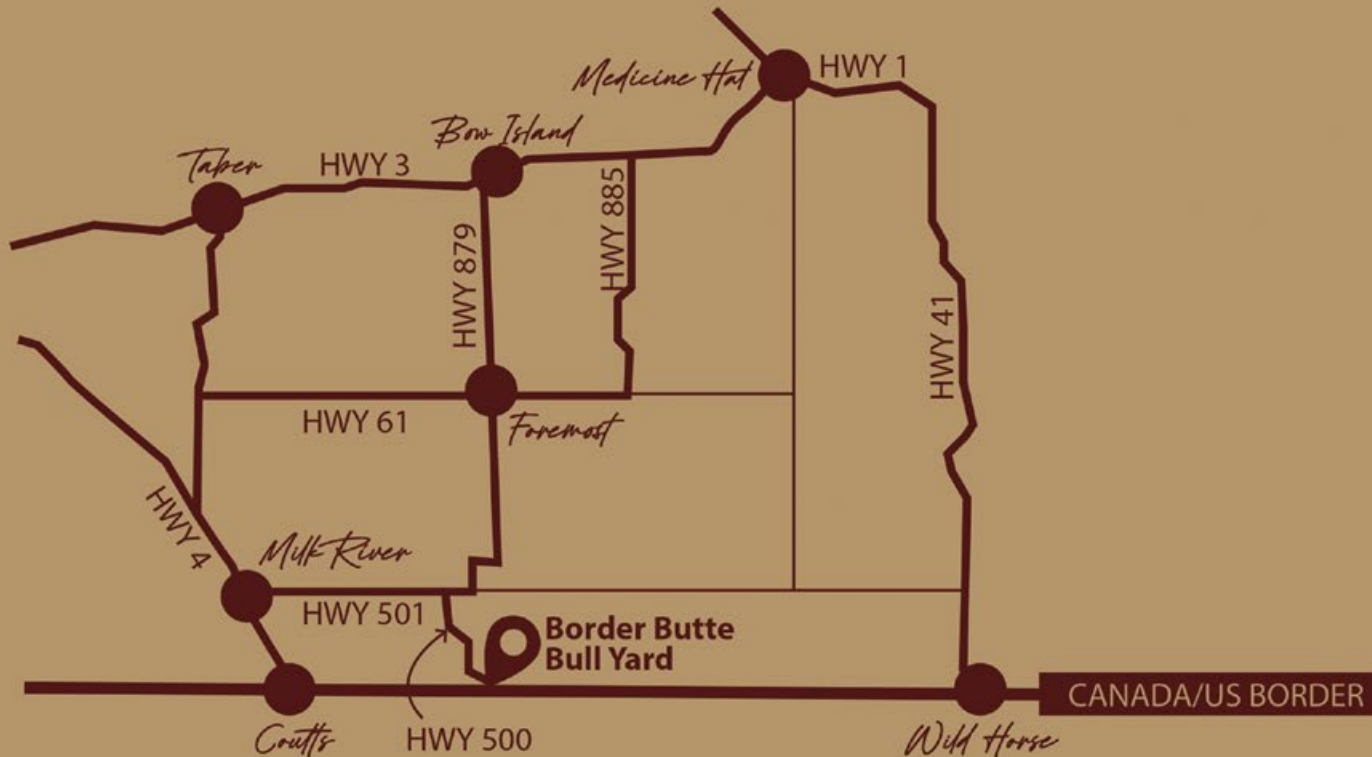

How to Find Us

Did You Know

If you use Google Maps type in "Border Butte Angus Bull Yard" and our sale location will come up. Use your app to navigate to our bull sale facility if you've never been there before.

Hotels

Coutts, Alberta - Double Tree Inn, Tel: 403-344-3773

Milk River, Alberta - Sandstone Motel, Tel: 403-647-2211

Foremost, Alberta - Cedar Villa Motel, Tel: 403-867-3611

volume

23